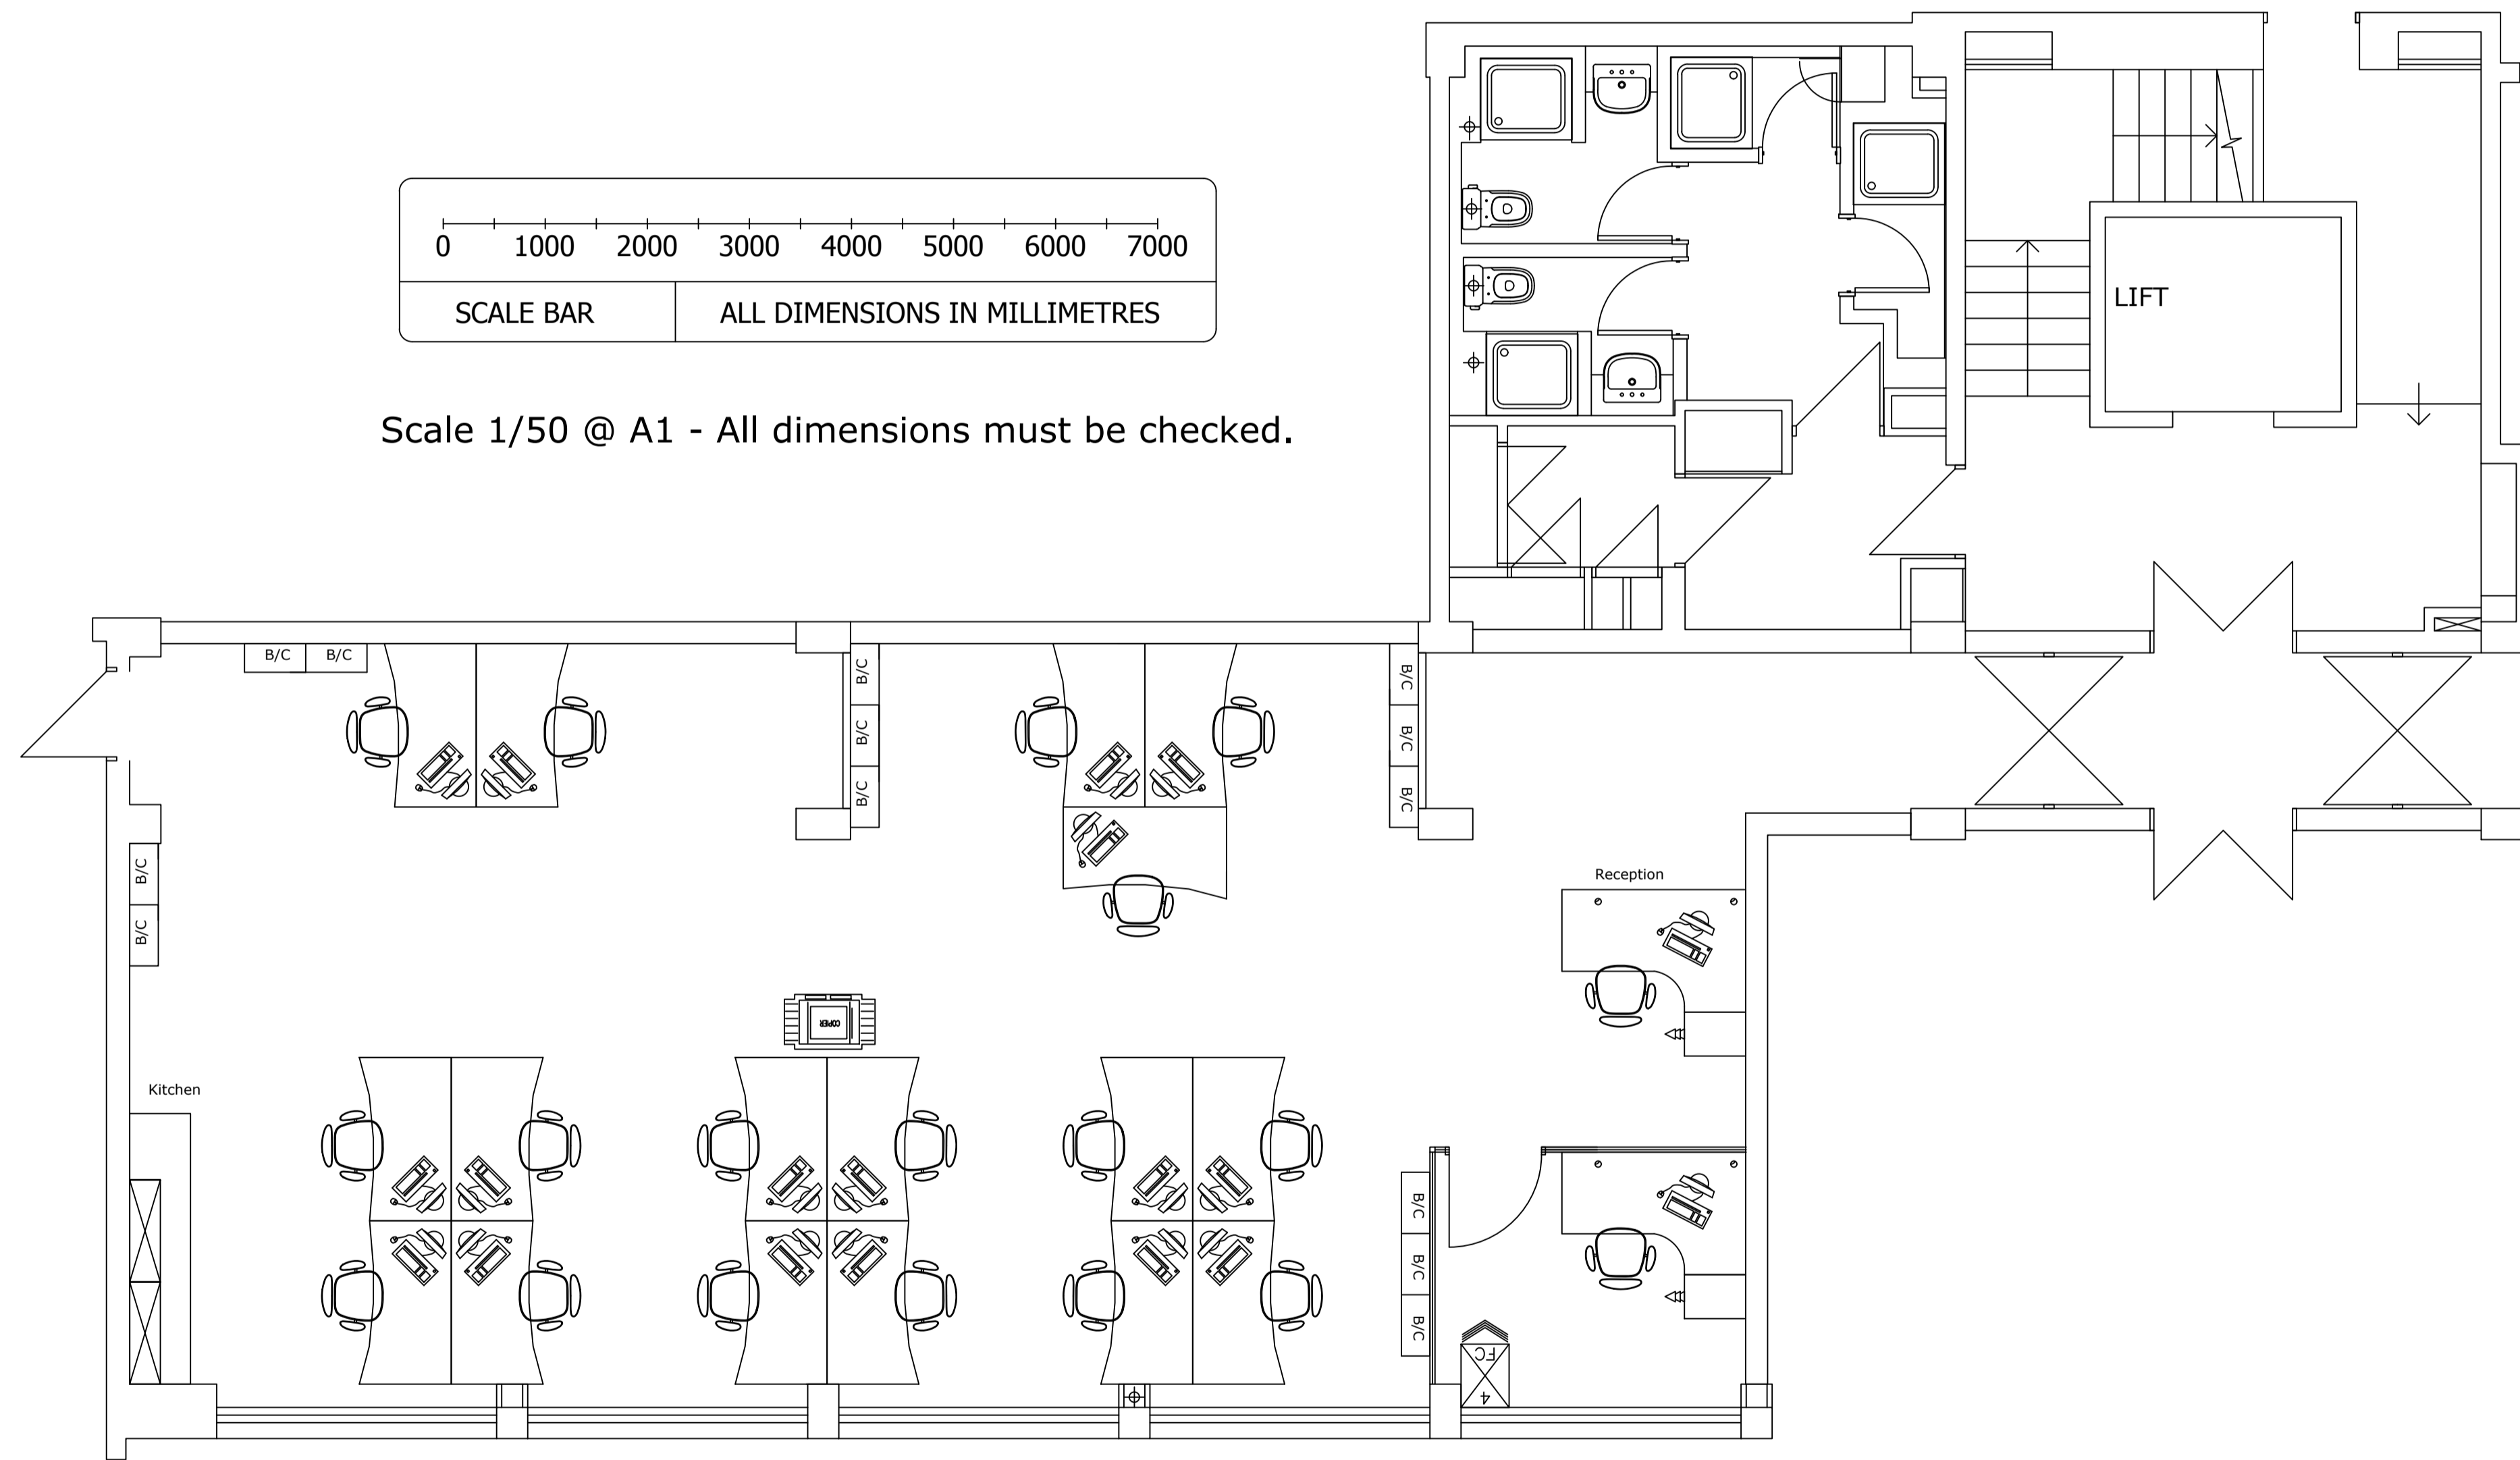

Scale 1/50 @ A1 - All dimensions must be checked.

# BASEMENT OFFICE